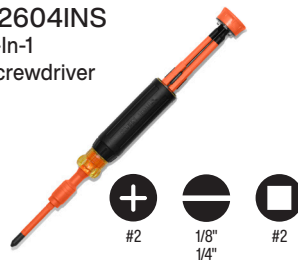

INSULATED MULTI-BIT AUTO-LOCK SCREWDRIVER

Safe, Versatile & Ready For Any Job

 **1000V**

SPIN CAP
For improved control

CUSHION-GRIP™ HANDLE
Greater torque and comfort

SHOCK PROTECTION
Impact and flame-resistant insulation

SLIM TIP BITS
Easier access to tight spaces

PUSH BIT IN
to lock

SLIDE COLLAR FORWARD
to unlock

IN-HANDLE BIT STORAGE

WHAT'S INCLUDED

32306INS
6-In-1
Screwdriver

32604INS
4-In-1
Screwdriver

32310INS
10-In-2
Screwdriver Set

Cat. No.	UPC	Description	Sizes
32306INS	0-92644-32306-5	6-in-1 Insulated Auto-Lock Screwdriver	Philips: #1 #2; Slotted: 3/16", 1/4"; Square: #1 #2
32604INS	0-92644-32969-2	4-in-1 Insulated Auto-Lock Screwdriver	Philips: #2; Slotted: 1/8", 1/4"; Square: #2
32310INS	0-92644-32971-5	10-in-2 Insulated Auto-Lock Screwdriver	Philips: #00 #0, #1 #2; Slotted: 3/32", 1/8", 3/16", 1/4"; Square: #1 #2