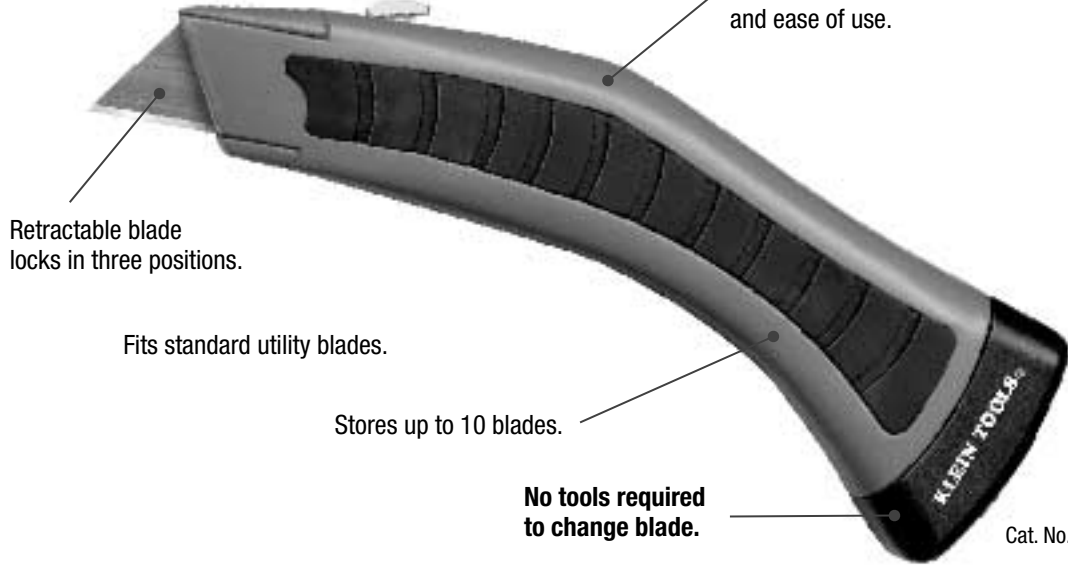

## No Tools Required to Change the Blade

Introducing the newest addition to the Klein utility knife family, the Klein-Kurve® heavy-duty utility knife (Cat. No. 44107). Product features include a curved handle, 10-blade storage compartment inside the handle, and a plastic holster. Klein also offers two other utility knives (Cat. Nos. 44100 & 44105). These knives both offer retractable blades and the 44105 also offers a quick change blade.

## Features

**KLEIN-KURVE®**

Plastic holster with belt clip for convenient use.

Cat. No. 44107