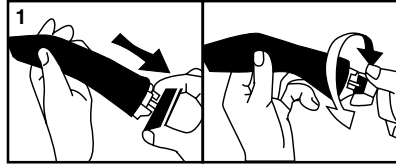

CHANGING BLADES IS QUICK AND EASY!

1 Make sure the blade is retracted before opening the knife. Pull back end of knife and rotate to release and open the two parts of the knife.