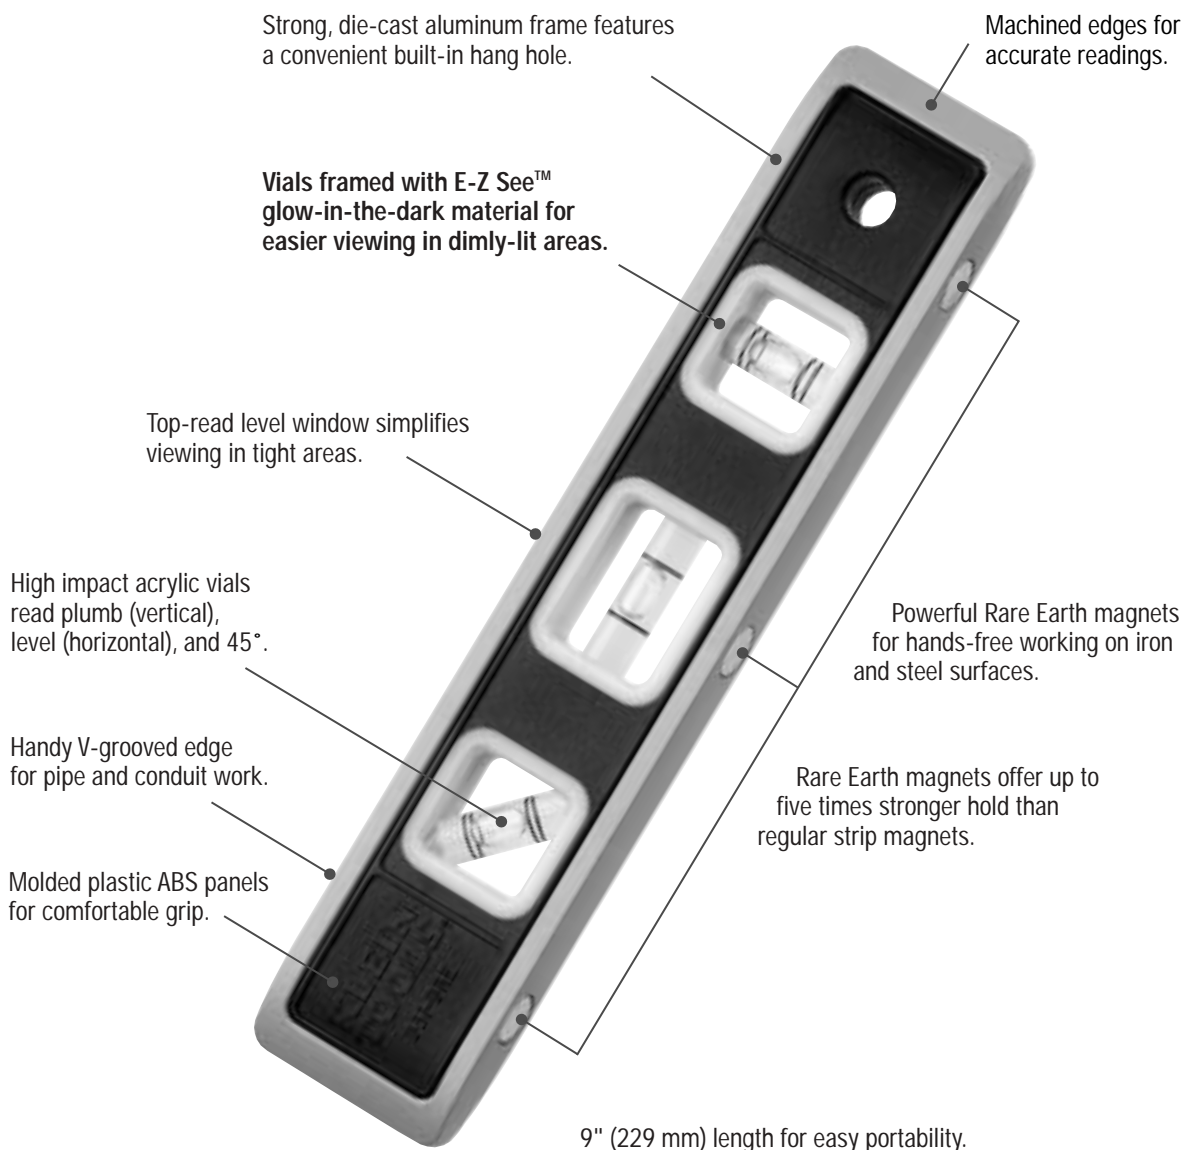

TORPEDO LEVEL

Heavy-Duty Magnets

**KLEIN
TOOLS.**

Torpedo Level – Heavy-Duty Magnets

KLEIN TOOLS
For Professionals... Since 1857®

New Torpedo Level with Heavy-Duty Magnets

Introducing Klein's Torpedo Level with heavy-duty magnets and E-Z See™ vial openings. This convenient tool allows hands-free measurements on iron and steel surfaces (level, plumb, and 45°). Designed for the professional tool user, Cat. No. 931-9RE has powerful Rare Earth magnets that are five times stronger than strip magnets and vials framed with E-Z See™ glow-in-the-dark material for easier viewing in dimly-lit work areas.

Features

Ordering Information

Cat. No.	Description	Overall Length
NEW! 931-9RE	Torpedo Level – Heavy-Duty Magnets	9" (229 mm)

⚠ WARNINGS:

- Always wear approved eye protection.

KLEIN TOOLS

For Professionals... Since 1857®