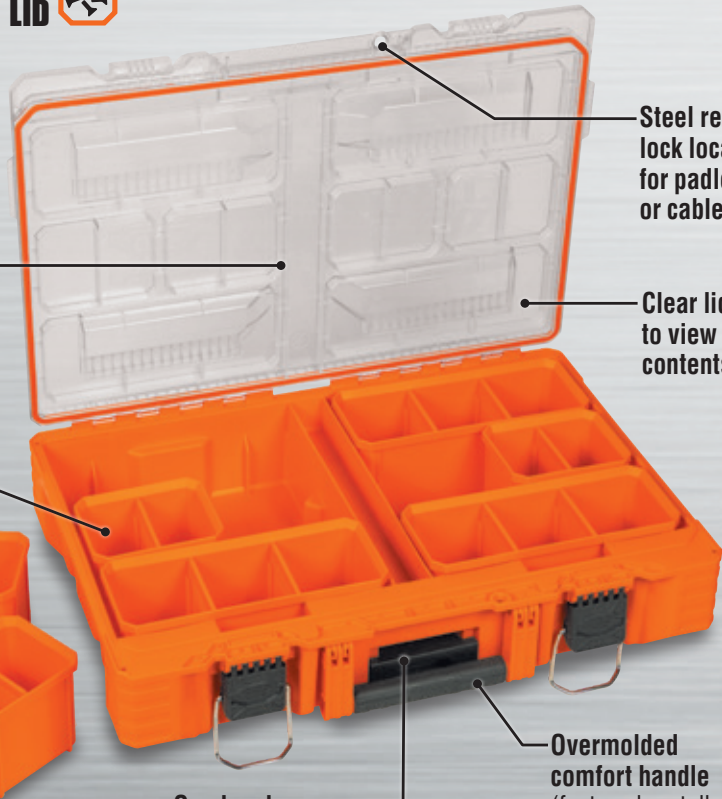

**KLEIN
TOOLS**

COMPONENT BOXES

TOUGH AND DURABLE WITH IP65 RATING AND STAY-PUT LIDS

54806MB | 54807MB | 54808MB | 54809MB

Connects to MODbox™ Mobile Workstation

COMPONENT BOXES

Klein Tools' MODbox™ Component Boxes come with removable storage bins and a stay-put lid design to keep contents from shifting. The clear lid provides an easy view of contents such as wire nuts and fasteners. Component boxes are IP65 rated and made with impact resistant polymers. Easily connects with other MODbox™ components to make a custom mobile workstation.

Short Half-Width
54809MB

Tall Half-Width
54808MB

Short Full-Width
54807MB

Tall Full-Width
54806MB

Top and bottom interlocks with MODbox™ components

Stay-put lid design keeps contents from moving between bins

All component boxes come with removable organizer bins

Steel reinforced lock location for padlock or cable lock

Clear lid to view contents

One hand release

Overmolded comfort handle (featured on tall component boxes)

CLEAR LID

Easily view contents for enhanced efficiency and quickly assess inventory

STAY-PUT LID

Keeps contents from shifting bin-to-bin

REMOVABLE BINS

Organize small parts such as wire nuts, connectors, and fasteners