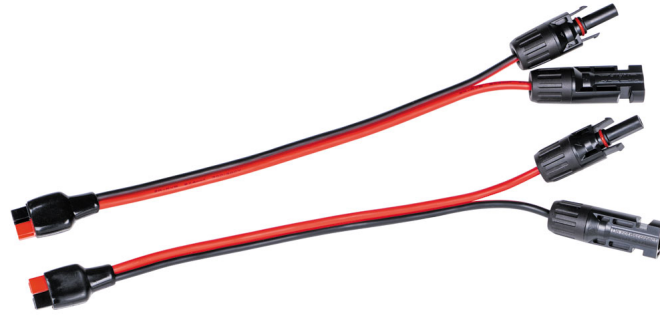

## APP® Compatible Connector to MC4 Adapter, Accessory Parts

APP® Compatible Connector to MC4 Adapter designed for seamless integration with the Klein Tools 200W Foldable Solar Panel, sold separately (Cat. No. 29251). With its flexible cord design, you can easily adapt your Solar Panel's APP® compatible output to your portable power station. Easily store the cable in the designated Carry Case, sold separately (Cat. No. 29216).

### Specifications

<b>Type:</b>	Accessory	<b>Application:</b>	Adapter
<b>Special Features:</b>	APP® Compatible	<b>Input Port:</b>	APP® Connector
<b>Output Port:</b>	MC4 Connectors	<b>Gauge:</b>	12 AWG
<b>Cord Length:</b>	11.94" (30.3 cm)	<b>Material:</b>	PVC Insulation
<b>Overall Length:</b>	11.94" (30.3 cm)	<b>Overall Width:</b>	7.87" (19.9 cm)
<b>Overall Height:</b>	0.75" (1.9 cm)	<b>For Use With:</b>	Cat. No. 29251
<b>Weight:</b>	1.6 oz (45 g)	<b>Sub Brand:</b>	APP®