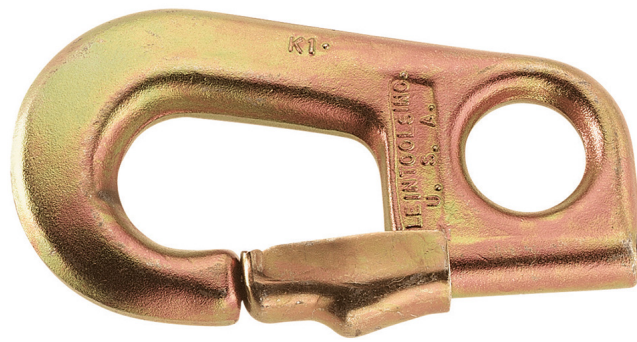

Heavy-Duty Snap Hook for Block and Tackle

Klein's Heavy-Duty Snap Hook snaps on with one hand. Sheaves are strong, yet lightweight aluminum alloy with all-bronze bushings. Rugged, durable design for the toughest job sites.

Specifications

Eye I.D.: 0.938" (2.4 cm)

Throat Opening: 1" (2.5 cm)

Overall Length: 5" (12.7 cm)

Weight: 13.4 oz (381 g)