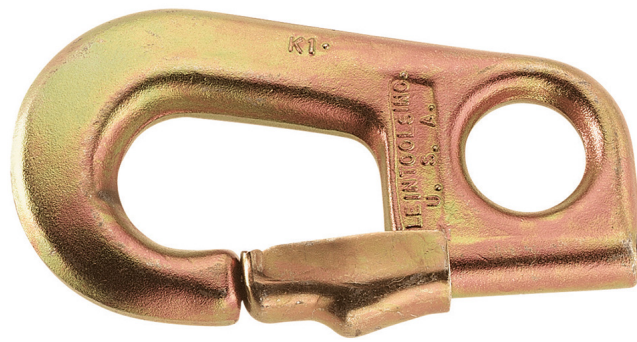

Heavy-Duty Snap Hook for Block and Tackle

Klein's Heavy-Duty Snap Hook snaps on with one hand. Sheaves are strong, yet lightweight aluminum alloy with all-bronze bushings. Rugged, durable design for the toughest job sites.

Specifications

Eye I.D.:	0.938" (2.4 cm)	Throat Opening:	1" (2.5 cm)
Overall Length:	5" (12.7 cm)	Weight:	13.4 oz (381 g)