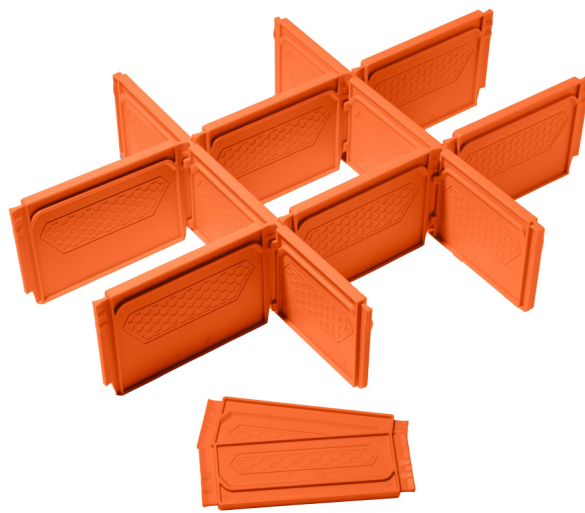

## MODbox™ Replacement Divider for 54823MB Drawer

Klein Tools MODbox™ Drawer Dividers transform your three drawer system into customized storage solutions. This 24-piece adjustable divider set enables tailored layouts for tools, accessories, and equipment. Impact-resistant construction withstands demanding jobsite conditions while supporting up to 50 pounds per drawer. Create organized compartments matching your specific tool collection for enhanced efficiency and accessibility.

### Specifications

<b>Type:</b>	Replacement Dividers	<b>Application:</b>	Drawer Divider Replacements
<b>Special Features:</b>	MODbox™ Drawer Dividers	<b>Number of Pieces:</b>	10
<b>Color:</b>	Orange	<b>For Use With:</b>	Replacement for Cat. No. 54823MB
<b>Material:</b>	Plastic	<b>Included:</b>	(10) Replacement Dividers
<b>Overall Length (Inch):</b>	12.28	<b>Overall Length (cm):</b>	31.2
<b>Overall Height (Inch):</b>	2.12	<b>Overall Height (cm):</b>	5.4
<b>Overall Width (Inch):</b>	4.13	<b>Overall Width (cm):</b>	10.5
<b>Weight (lb):</b>	0.93	<b>Weight (kg):</b>	0.4