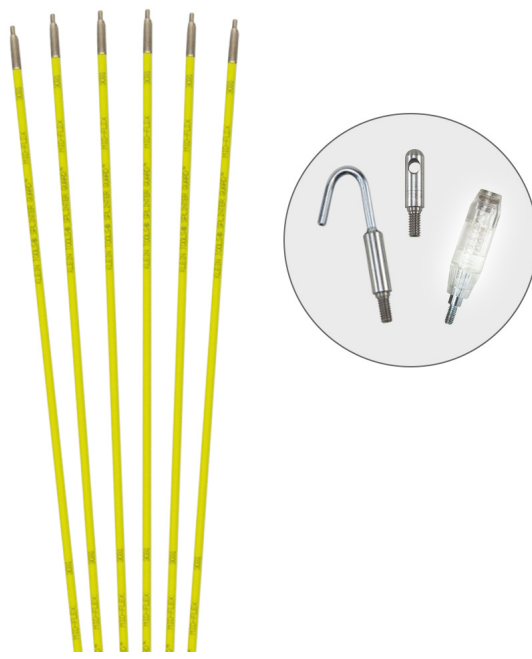

Mid Flex Glow Rod, 30-Foot

Klein Glow Fish Rods are the perfect solution for running wires through drop ceilings, attics, floors, walls and crawl spaces. This Mid flexibility rod is designed to bend enough to maneuver, but remain rigid to push longer distances. The Splinterguard™ coating glows bright yellow to quickly identify the right flex for the job and improves visibility in low-light applications. This 30-Foot rod includes a bullet, hook, and illuminated tip attachment for better spotting at distance.

Specifications

Application:	Electrical, Telecom, Datacomm	Special Features:	Glow in the Dark, Illuminated Tip
Flex Rating:	Mid-Flex	Glow Feature:	Glow Rods and Tip
Overall Length:	30' (9.1 m)	Material:	Fiberglass Rods Coated with Splinter Guard
Diameter:	3/16" (4.8 mm)	Included:	(6) 5' (1.5 m) Glow Rods with Bullet Nose, Hook, and LED-Illuminated Tip Attachments
Weight:	1.2 lb (0.5 kg)		