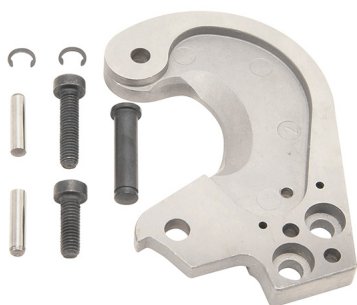

Fixed Blade Set for Pre-2017 Edition Cat. No. 63607

Replacement blade set for use with Klein's Cat. No. 63607 Ratcheting Cable Cutter (Pre-2017 Edition). Forged, heat-treated, shear-type cutting blades are made of hardened steel for sharpness and long life. Cuts up to 336 MCM ACSR, 400 MCM copper and 600 MCM aluminum.

Specifications

Application:	Cable Cutting	For Use With:	Cat. No. 63607 (Pre-2017 Edition)
Weight:	5.4 oz (154 g)		