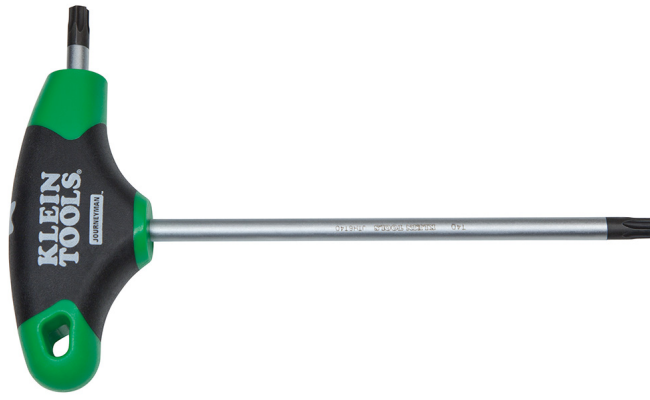

## T10 TORX® Hex Key, Journeyman™ T-Handle, 6-Inch

The Klein JTH6T10 T10 Torx Journeyman T-Handle features a T-Handle design that delivers more torque to the fasteners. The part number and hex size appear on the handle for easy, positive identification. Soft touch grips are designed for maximum control and comfort.

### Specifications

**Hex Size:**

T10

**Blade Length:**

6" (15.2 cm)

**Weight:**

0.80 oz (22.7 g)