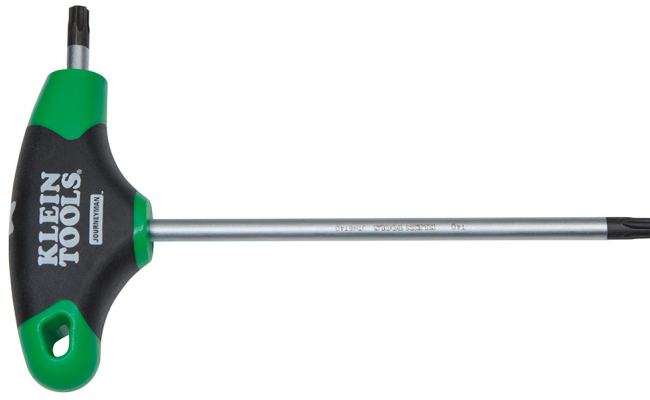

T15 TORX® Hex Key, Journeyman™ T-Handle, 6-Inch

The Klein JTH6T15 T15 Torx Journeyman T-Handle features a T-Handle design that delivers more torque to the fasteners. The part number and hex size appear on the handle for easy, positive identification. Soft touch grips are designed for maximum control and comfort.

Specifications

Measurement Standard:	TORX	Hex Size:	T15
Blade Length:	6" (15.2 cm)	Weight:	1.0 oz (28 g)