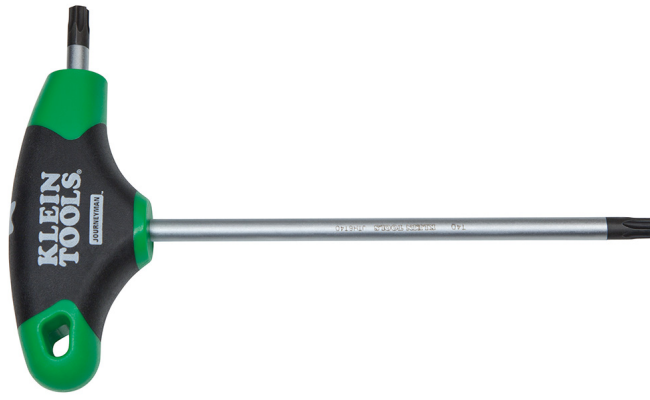

T15 TORX® Hex Key, Journeyman™ T-Handle, 6-Inch

The Klein JTH6T15 T15 Torx Journeyman T-Handle features a T-Handle design that delivers more torque to the fasteners. The part number and hex size appear on the handle for easy, positive identification. Soft touch grips are designed for maximum control and comfort.

Specifications

Hex Size:

T15

Blade Length:

6" (15.2 cm)

Weight:

1.0 oz (28 g)