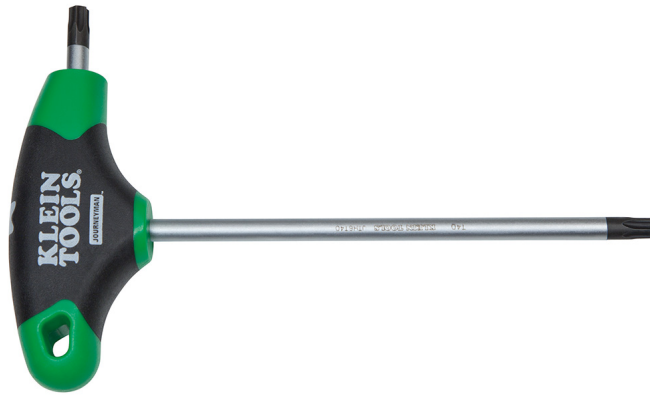

## T20 TORX® Hex Key, Journeyman™ T-Handle, 6-Inch

The Klein JTH6T20 T20 TORX® Journeyman™ T-Handle features a T-Handle design that delivers more torque to the fasteners. The part number and hex size appear on the handle for easy, positive identification. Soft touch grips are designed for maximum control and comfort.

### Specifications

<b>Measurement Standard:</b>	TORX	<b>Hex Size:</b>	T20
<b>Blade Length:</b>	6" (15.2 cm)	<b>Weight:</b>	1.1 oz (31 g)