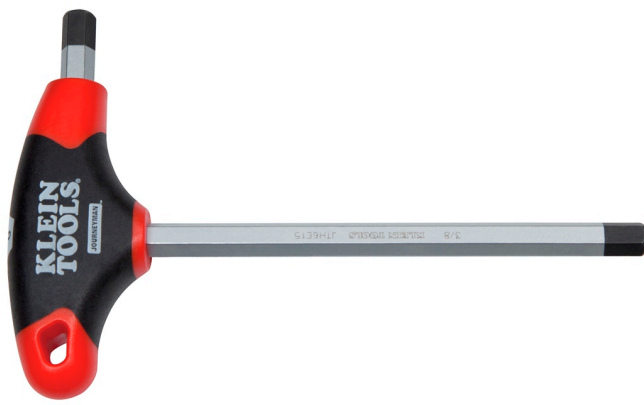

## 5/16-Inch Hex Key, Journeyman™ T-Handle, 9-Inch

T-Handle design delivers maximum power. Soft touch grips for maximum control and comfort. Sizes laser etched on blade.

### Specifications

Hex Size: 5/16"

Blade Length: 9" (22.9 cm)

Weight: 0.35 oz (9.9 g)